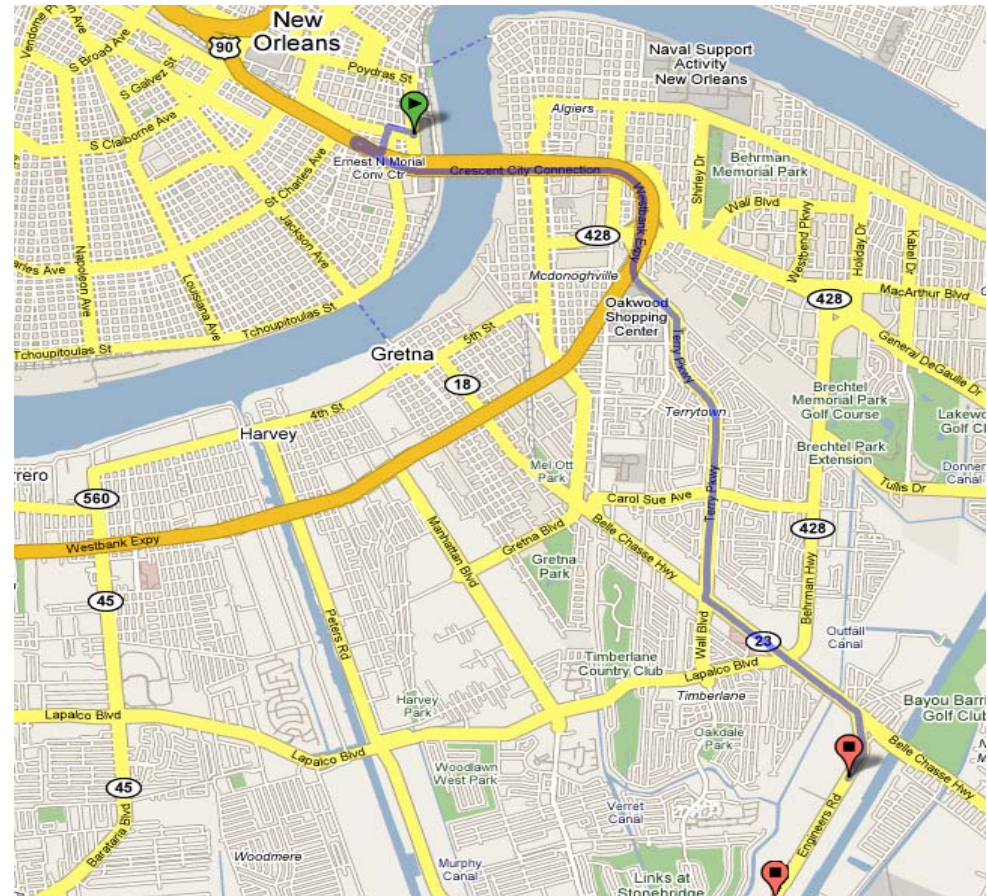

Barge Fabrication &
Repair
701 Engineers Road
Belle Chasse, LA 70037
(504) 433-2000

Want a Site Tour?

Shipbuilding & Repair
2617 Engineers Road
Belle Chasse, LA 70037
(504) 433-4350

Directions: (from downtown)

1. Head north from Convention Center Blvd - go 100 ft
2. Turn left at N Diamond St - go 0.2 mi.
3. Turn left at Tchoupitoulas St - go 245 ft.
4. Bear right at Annunciation St - go 0.2 mi.
5. Turn right at Calliope St - go 0.2 mi.
6. Bear left into the entry ramp to Miss River Bridge - go 0.2 mi.
7. Merge into US-90-BR W - go 2.0 mi.
8. Take the Terry Pkwy exit - go 0.8 mi.
9. Continue on Terry Pky - go 2.5 mi.
10. Turn left at Belle Chasse Hwy - go 1.4 mi.
11. Bear right at Engineers Rd - go 0.6 mi.
12. Arrive at 701 Engineers Rd.
13. Continue another 3.1 mi for 2617 Engineers Road.

Total Drive Time: *about 15 minutes*